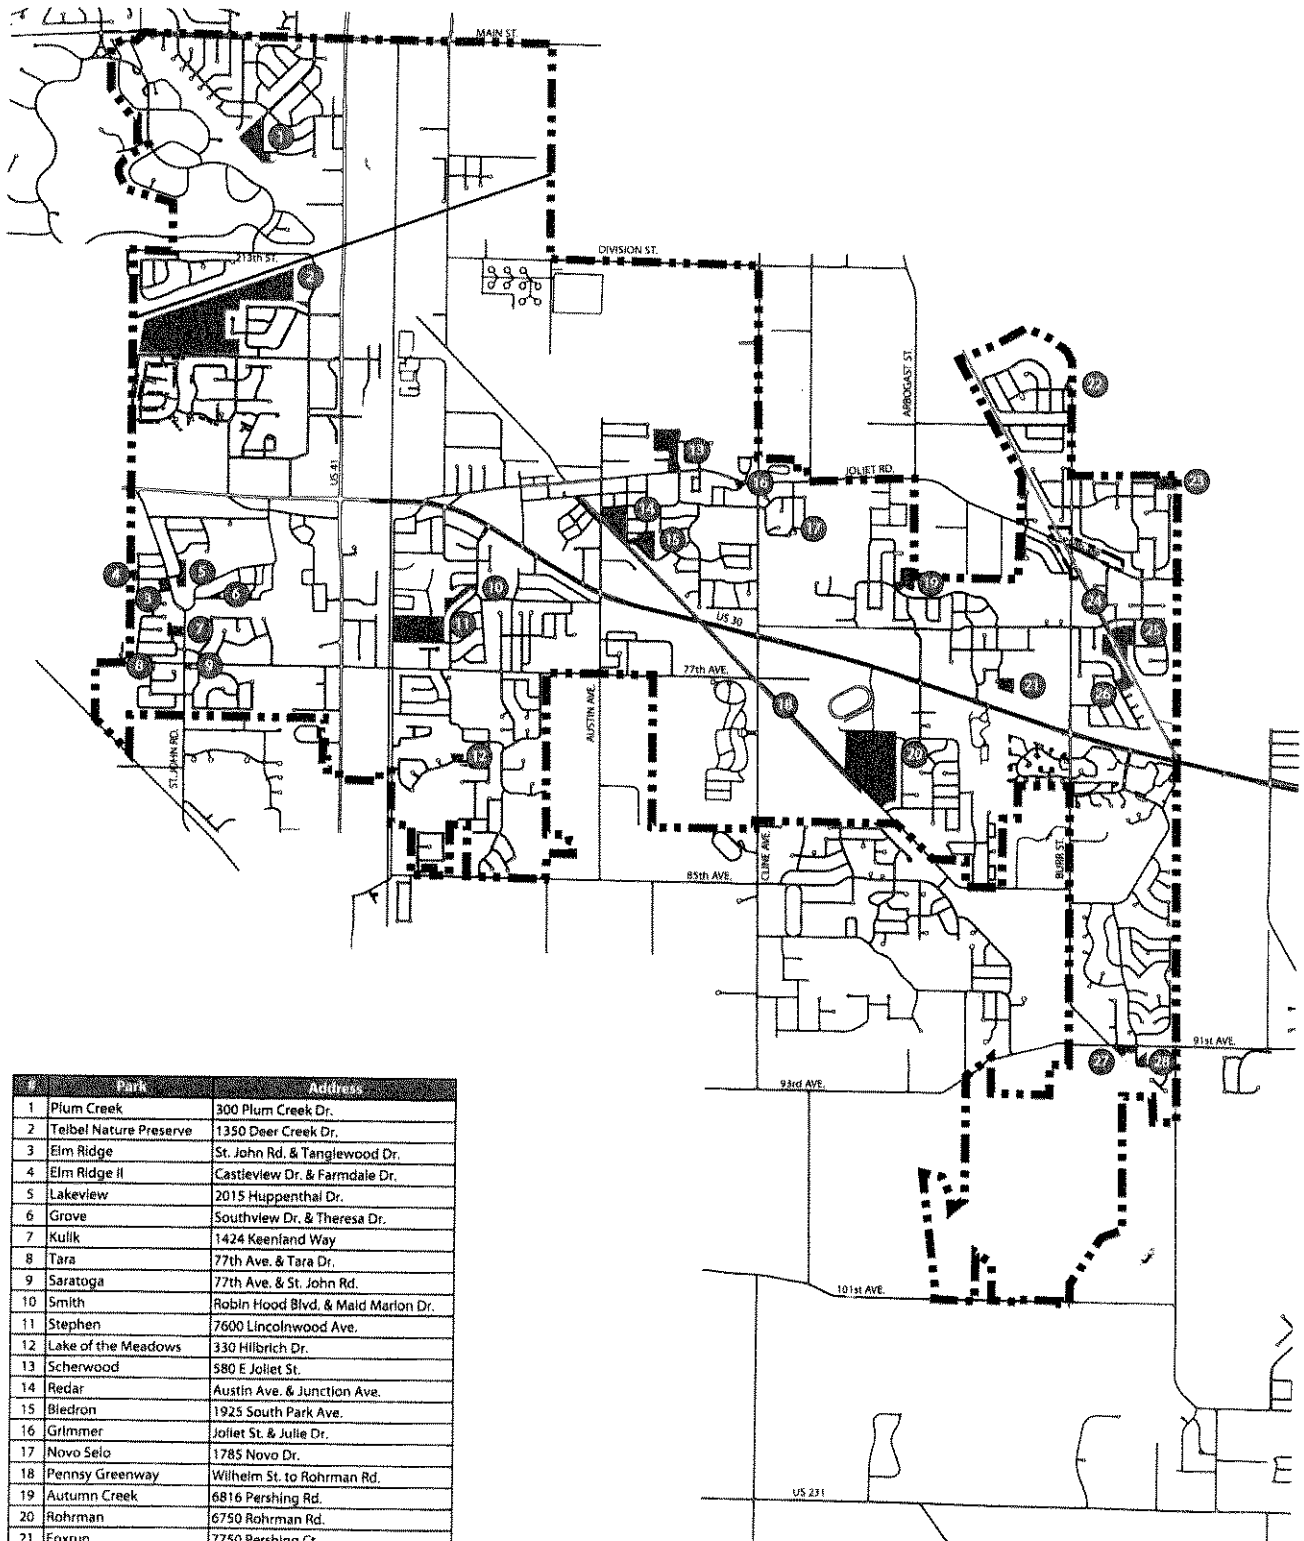

PARK LOCATIONS

#	Park	Address
1	Plum Creek	300 Plum Creek Dr.
2	Teibel Nature Preserve	1350 Deer Creek Dr.
3	Elm Ridge	St. John Rd. & Tanglewood Dr.
4	Elm Ridge II	Castleview Dr. & Farmdale Dr.
5	Lakeview	2015 Huppenthal Dr.
6	Grove	Southview Dr. & Theresa Dr.
7	Kulik	1424 Keenland Way
8	Tara	77th Ave. & Tara Dr.
9	Saratoga	77th Ave. & St. John Rd.
10	Smith	Robin Hood Blvd. & Maid Marlon Dr.
11	Stephen	7600 Lincolnwood Ave.
12	Lake of the Meadows	330 Hilbrich Dr.
13	Scherwood	580 E Joliet St.
14	Redar	Austin Ave. & Junction Ave.
15	Bledron	1925 South Park Ave.
16	Grimmer	Joliet St. & Julie Dr.
17	Novo Selo	1785 Novo Dr.
18	Penny Greenway	Wilhelm St. to Rohrman Rd.
19	Autumn Creek	6816 Pershing Rd.
20	Rohrman	6750 Rohrman Rd.
21	Foxrun	7750 Pershing Ct.
22	Prairie Estates	65th Ave. & Falcon Dr.
23	Foxwood North	Wren Dr. & Gull Dr.
24	Erie-Lackawanna Trail	Burr St. to US 30
25	Foxwood South	7500 Starling Dr.
26	Rolling Hills	Mount St. & 77th Pl.
27	Perry Ferrini Dog Park	91st Ave. & Mathews St.
28	Trace	93rd Ave. & Mathews St.

2013-2017 PARKS & RECREATION MASTER PLAN TOWN OF SCHERERVILLE