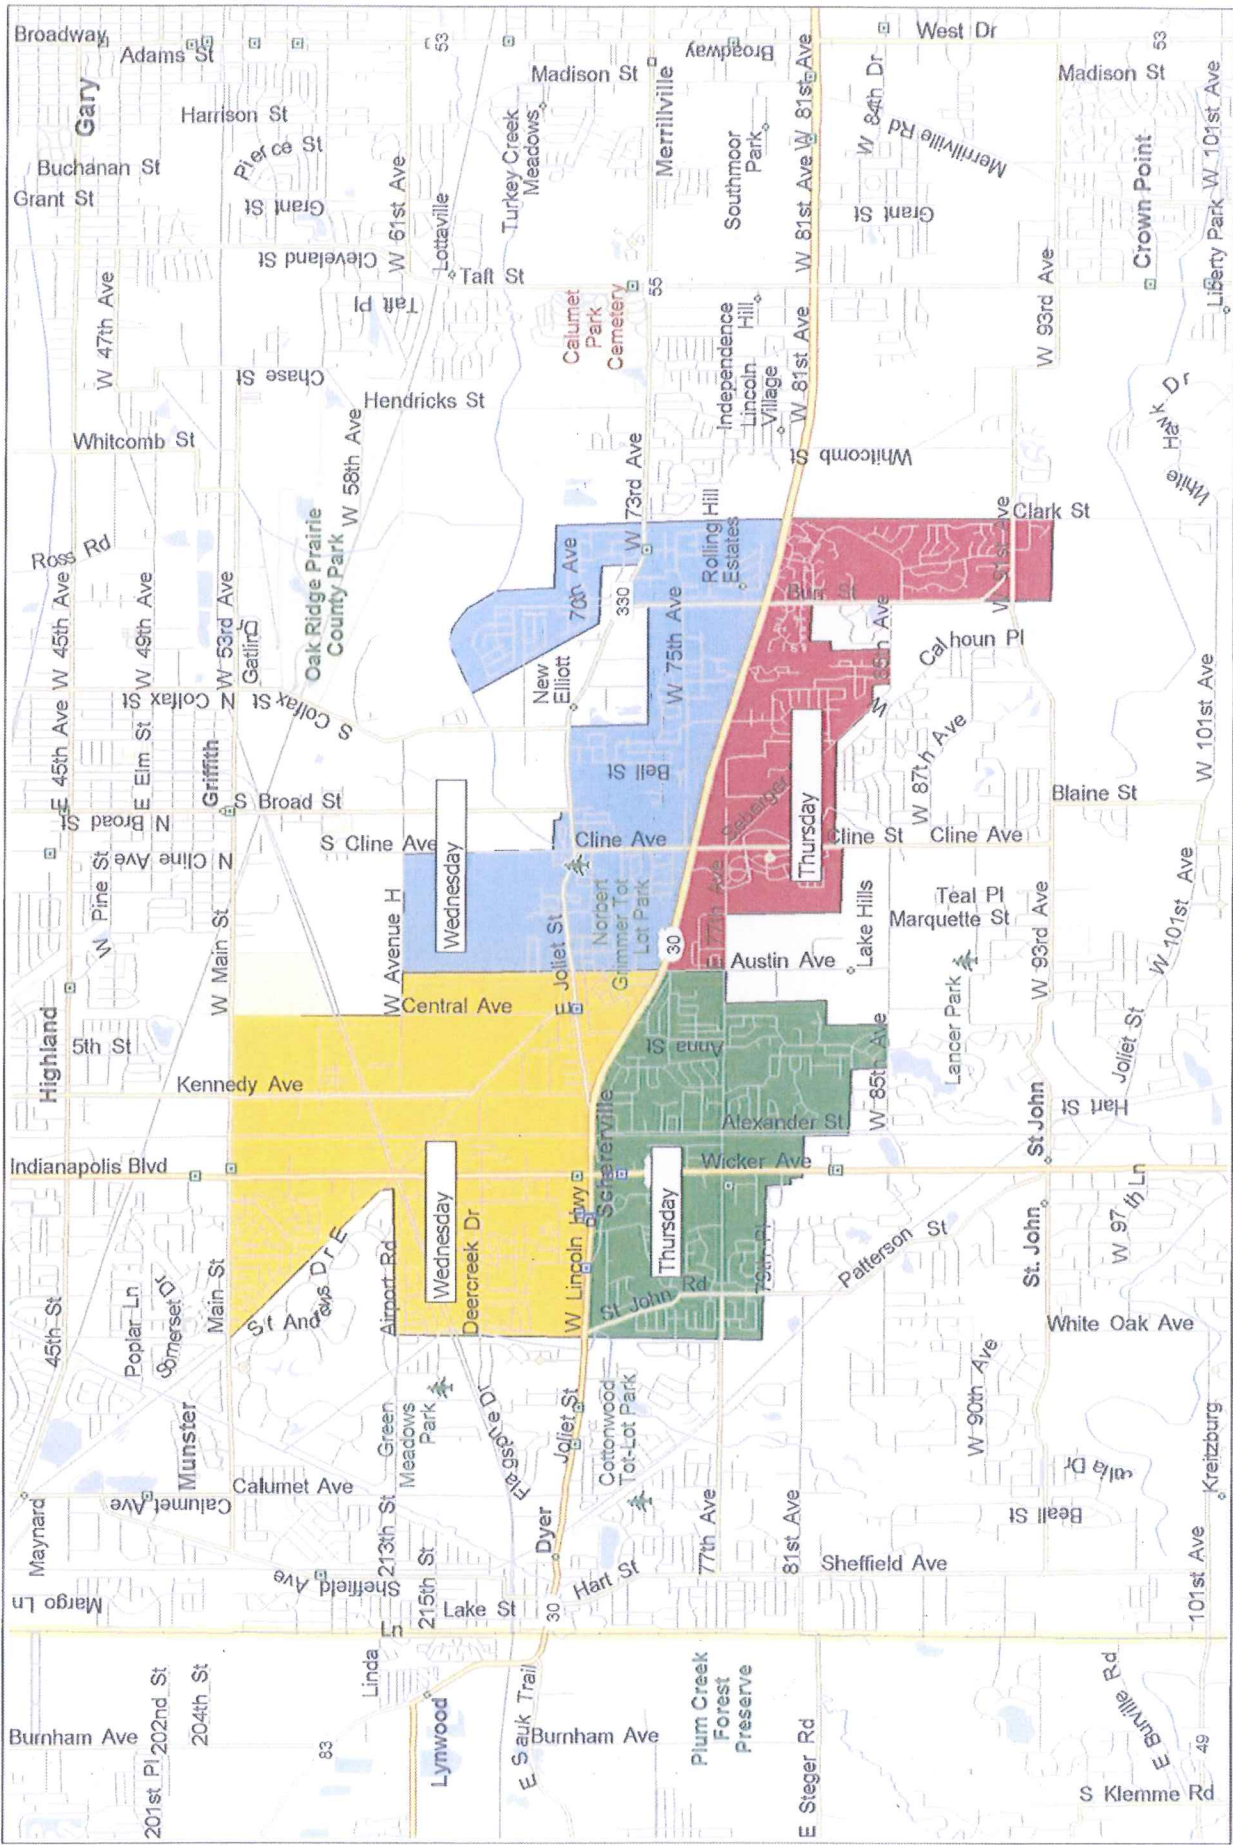

Schererville Recycle Map

Copyright © and (P) 1988-2009 Microsoft Corporation and/or its suppliers. All rights reserved. <http://www.microsoft.com/mappoint/>
Certain mapping and direction data © 2008 NAVTEQ. All rights reserved. The data for areas of Canada includes information taken with permission from Canadian authorities, including © Her Majesty the Queen in Right of Canada, © Queen's Printer for Ontario, NAVTEQ and NAVTEQ ON BOARD are trademarks of NAVTEQ. © 2009 Tele Atlas North America, Inc. All rights reserved. Tele Atlas and Tele Atlas North America are trademarks of Tele Atlas, Inc. © 2009 by Applied Geographic Systems, All rights reserved.